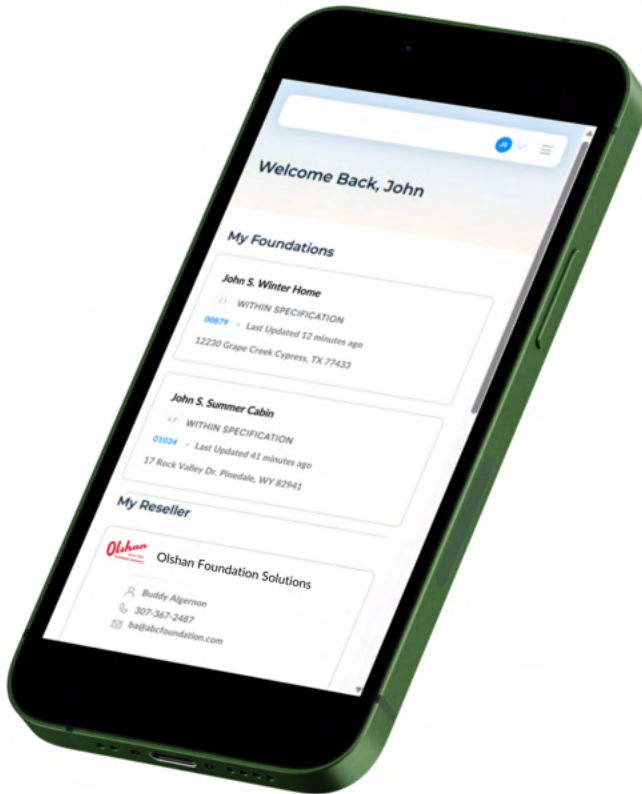

Only

24/7

Foundation Monitoring System

Olshan
Since 1933
Foundation Solutions

We Help
Families
Live
Better 

Firmly anchored every 10 feet, **ONLY** adjusts with the foundation's movement.

ONLY sensors remain out of sight, below the soil

A cellular computer transmits **ONLY** elevation readings to a cloud-based system

Sleep Easy with ORLY

- **Save Money** with early detection, just like the check engine light on your car!
- **Increase Resell Value & Speed** by reducing buyers' risk when you sell your home.
- **Peace of Mind** knowing your investment is secure with 24/7 foundation monitoring

The Only App

Monitoring Made
Easy

Monitor your home's structural integrity and receive alerts for any foundational shifts.

Sleep Easy - Expert Monitoring with ORLY App.

Easy-to-use mobile app helps you check the health of your foundation