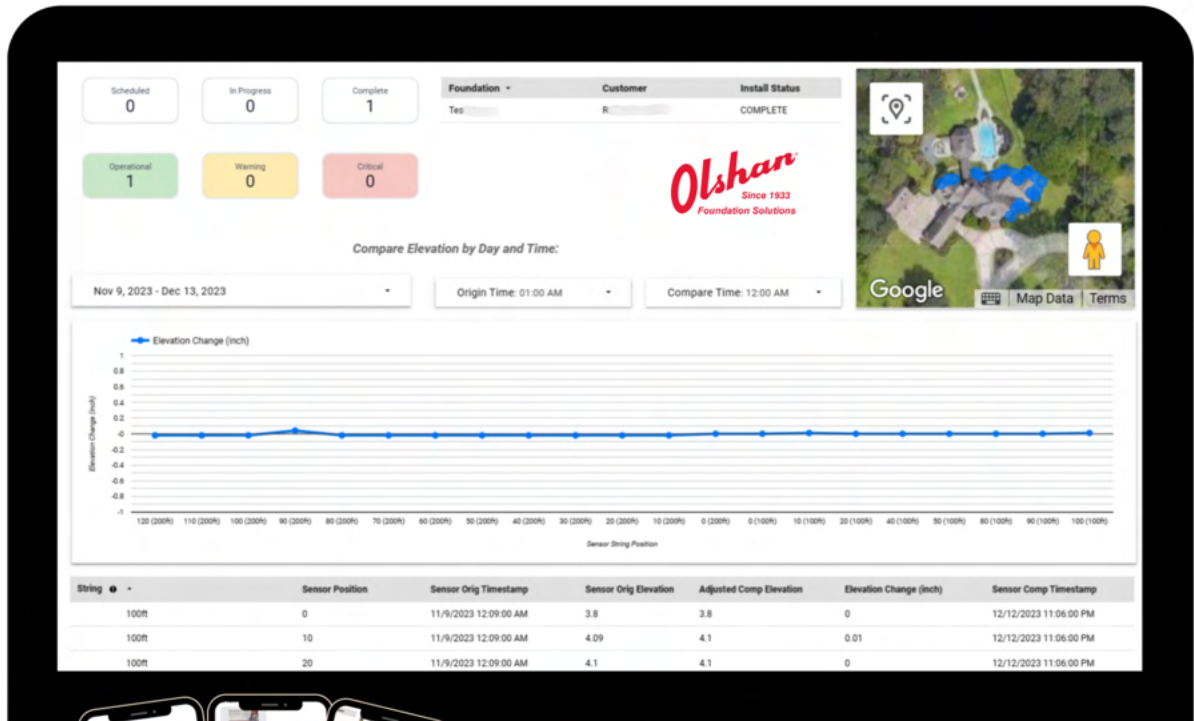

Sleep Easy - Olshan Protection