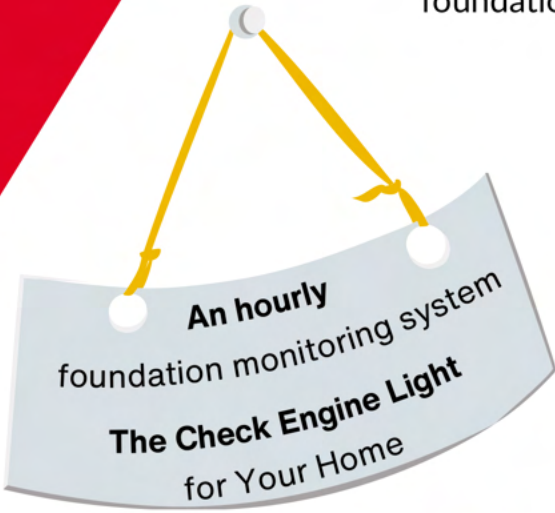

Only

24/7

Foundation Monitoring System

Olshan
Since 1933
Foundation Solutions

We Help
Families
Live
Better 

Firmly anchored every 10 feet, **ONLY** adjusts with the foundation's movement.

ONLY sensors remain out of sight, below the soil

A cellular computer transmits **ONLY** elevation readings to a cloud-based system

Sleep Easy with ORLY

- **Save Money** with early detection, just like the check engine light on your car!
- **Increase Resell Value & Speed** by reducing buyers' risk when you sell your home.
- **Peace of Mind** knowing your investment is secure with 24/7 foundation monitoring

The Only App

Monitoring Made
Easy

Monitor your home's structural integrity and receive alerts for any foundational shifts.

Sleep Easy - Expert Monitoring with ORLY App.

Easy-to-use mobile app helps you check the health of your foundation

Your foundation is monitored constantly & you get important status updates on-demand

Green Means You're Good!

Sleep Easy - Olshan Protection

Green Means You're Good!

“ Olshan Certified Structural Technicians monitor your foundation to deliver you timely guidance before more serious problems emerge. ”